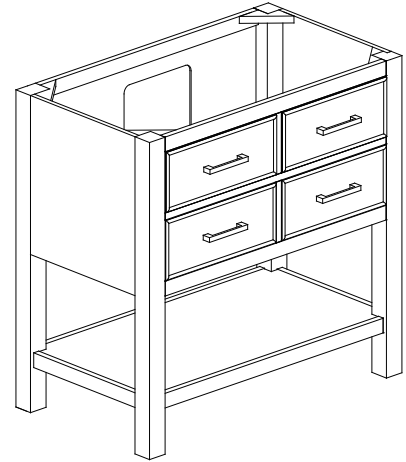

Avanity

BROOKS-V42-CG/BROOKS-V42-WT

Features

- Solid poplar wood frame, poplar veneer MDF
- 2 soft-close drawer, 1 open shelf
- Brushed nickel finished hardware
- Adjustable height levelers

Colors / Finishes

- Chilled Gray
- White

Nominal Dimension

- 42W x 21.5D x 34H inches

Components

Mirror	14000-M28-CG	14000-MC28-CG	
	14000-M28-WT	14000-MC28-WT	
Vanity Top	SUT43BK-R	SUT43GB-R	SUT43CW-R
	SUT43BK	SUT43GB	SUT43CW
Sink	CUM20WT-R	CUM18WT	CUM18LN

- Top cutout for single undermount Rectangular Sink
- Top pre-drilled for 8" widespread faucet
- 4" backsplash included

Caractéristiques

- Découpe supérieure pour évier rectangulaire encastré simple
- Haut pré-percé pour robinet large de 8 "
- Dosseret de 4 "inclus

Colors / Couleurs

- Cala White / Cala Blanc
- Carrara White / Blanc de Carrare

Nominal Dimension / Dimension Nominale

- 43W x 22D x 8.7H inches | 1092 x 560 x 221 mm

Product Diagrams / Diagrammes Produit

Top / Haut